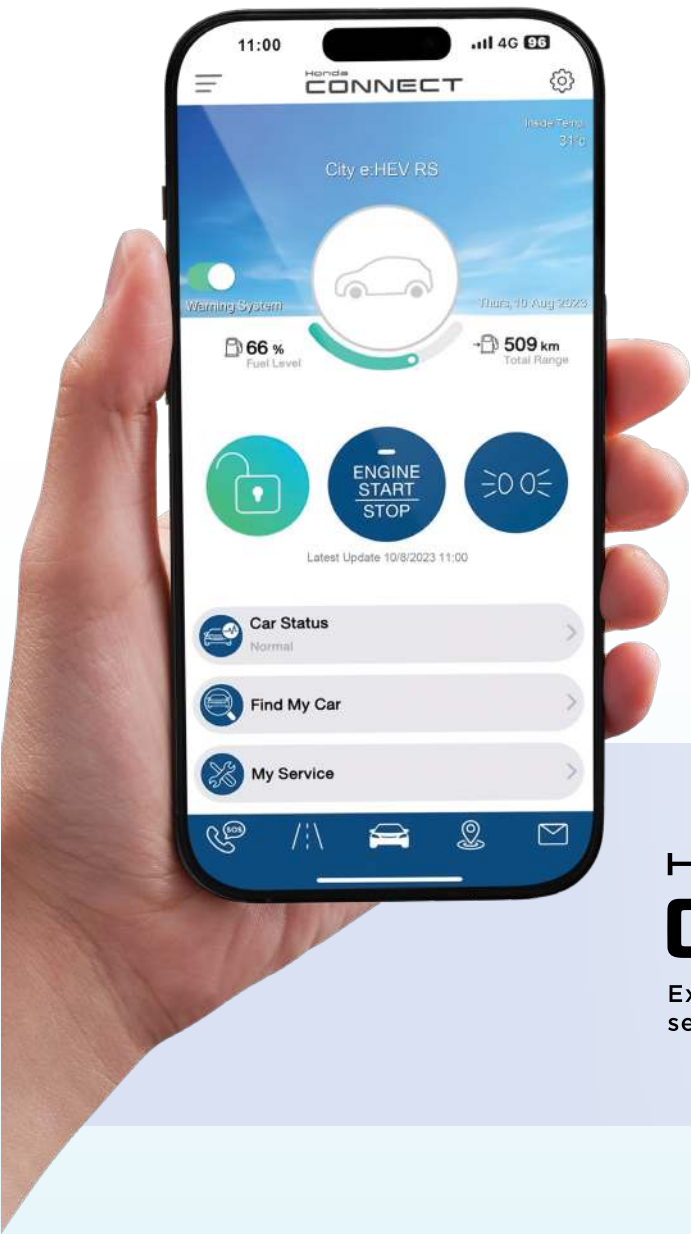

WALK AWAY AUTO LOCK

Enjoy the convenience of automatic locking as you walk away from your car.

REMOTE ENGINE START

Warm up your engine and cool down your car before you even step inside.

SAFETY

	AUTOMATIC COLLISION DETECTION	In the event of an accident, an automatic call for help will be made.
	SECURITY ALARM DETECTION	If your car alarm is triggered, you'll be notified so that you can take action.
	SPEED ALERT	Fix a maximum speed and receive alerts if your car exceeds it.

SECURITY

	FIND MY CAR	Locate your car accurately at any time.
	GEO-FENCING ALERT	Set location boundaries and be alerted if your car crosses them.
	EMERGENCY CALL	Reach your emergency contacts with a few taps on your phone.

CONVENIENCE

	CAR STATUS	Take an in-depth look at your car's systems and know when they need your attention.
	REMOTE VEHICLE CONTROL	Turn on your engine, cool down your car, lock the doors or switch on its lights from afar.
	SERVICE REMINDER	Stay ahead of routine maintenance with reminders of when your next service is due.