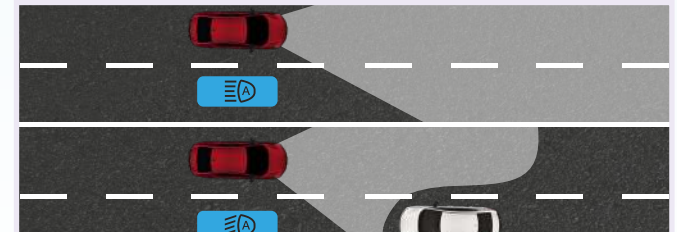

LANE KEEP ASSIST SYSTEM

Alerts and gently corrects the steering to keep your car in the middle of the lane.

FORWARD COLLISION WARNING

Audio and visual alerts signal an increasing risk of collision.

COLLISION MITIGATION BRAKING SYSTEM

Brakes will be applied to prevent or reduce the impact of a collision.

AUTO HIGH BEAM

Automatically switches between high beam and low beam for optimum visibility at night.

ADAPTIVE CRUISE CONTROL

Fix your cruising speed and safe distance to keep pace with the car ahead.^