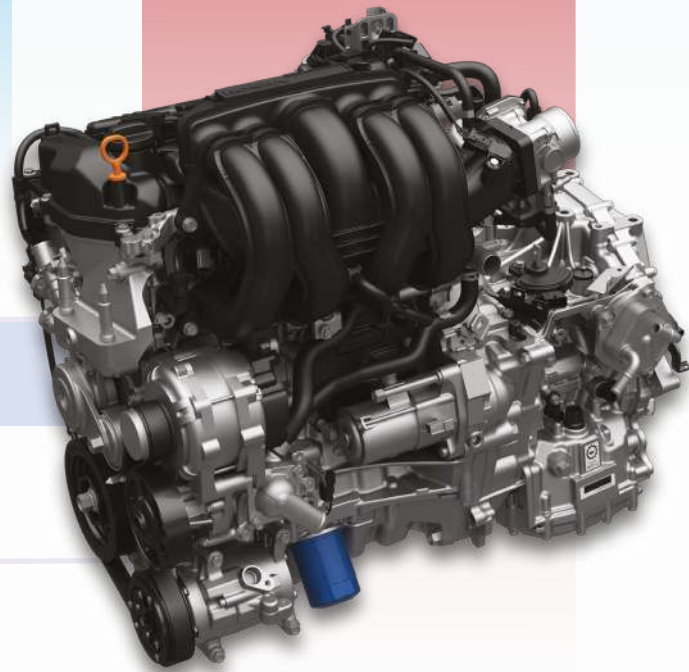

Sharply styled door mirrors keep your surroundings in clear view.

16" DUAL TONE ALLOY WHEELS

Metallic shine contrasts with glossy piano black, in a perfect symmetry of style.

RE:FINED PERFORMANCE

City refines what fun feels like with an engine tuned to balance power and fuel efficiency. It's time to effortlessly conquer any challenge.

1.5L e:HEV POWERTRAIN

Experience the thrill of controlling an advanced e:HEV engine with the most powerful torque in its class.

1.5L DOHC i-VTEC ENGINE

The smooth and responsive i-VTEC engine makes every journey a sheer pleasure.