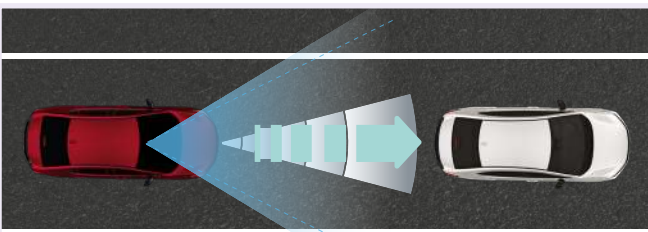

LANE KEEP ASSIST SYSTEM

Alerts and gently corrects the steering to keep your car in the middle of the lane.

FORWARD COLLISION WARNING

Audio and visual alerts signal an increasing risk of collision.

COLLISION MITIGATION BRAKING SYSTEM

Brakes will be applied to prevent or reduce the impact of a collision.

AUTO HIGH BEAM

Automatically switches between high beam and low beam for optimum visibility at night.

ADAPTIVE CRUISE CONTROL

Fix your cruising speed and safe distance to keep pace with the car ahead.^