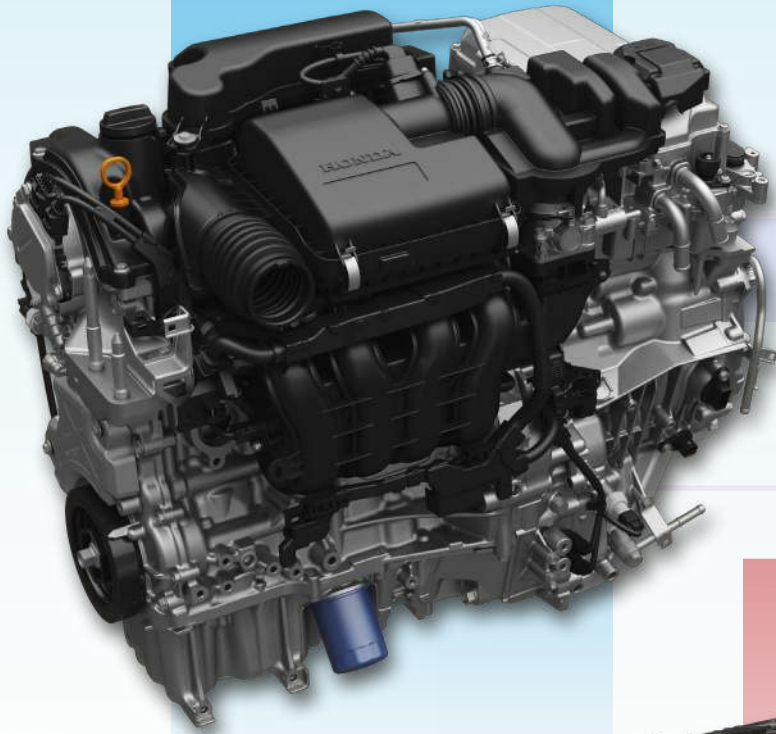

Sharply styled door mirrors keep your surroundings in clear view.

16" DUAL TONE ALLOY WHEELS

Metallic shine contrasts with glossy piano black, in a perfect symmetry of style.

RE:FINED PERFORMANCE

City refines what fun feels like with an engine tuned to balance power and fuel efficiency. It's time to effortlessly conquer any challenge.

1.5L e:HEV POWERTRAIN

Experience the thrill of controlling an advanced e:HEV engine with the most powerful torque in its class.

1.5L DOHC i-VTEC ENGINE

The smooth and responsive i-VTEC engine makes every journey a sheer pleasure.