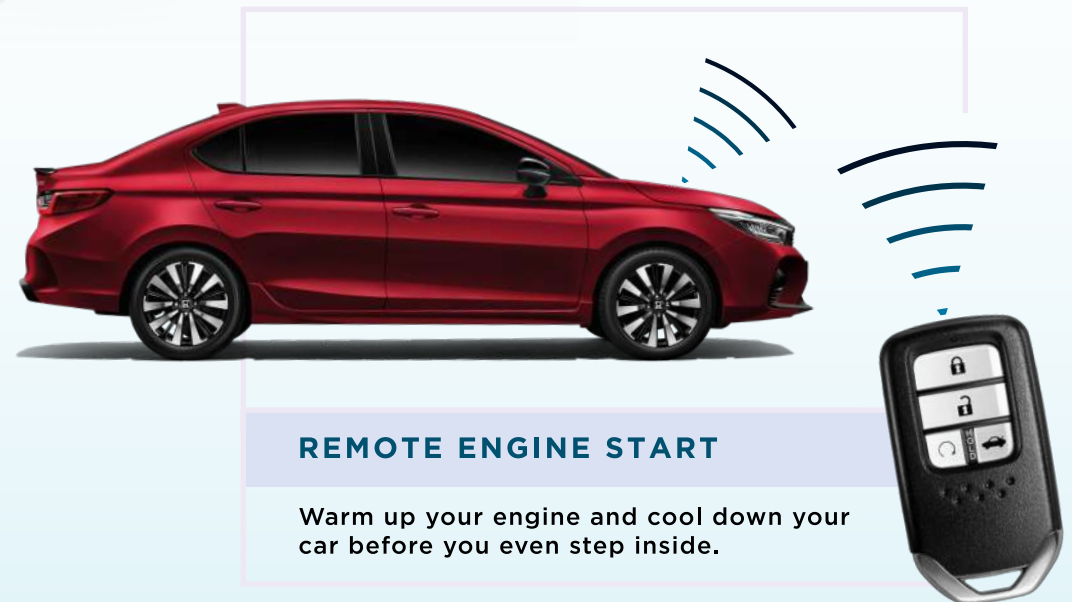

WALK AWAY AUTO LOCK

Enjoy the convenience of automatic locking as you walk away from your car.

REMOTE ENGINE START

Warm up your engine and cool down your car before you even step inside.

SAFETY

	AUTOMATIC COLLISION DETECTION	In the event of an accident, an automatic call for help will be made.
	SECURITY ALARM DETECTION	If your car alarm is triggered, you'll be notified so that you can take action.
	SPEED ALERT	Fix a maximum speed and receive alerts if your car exceeds it.