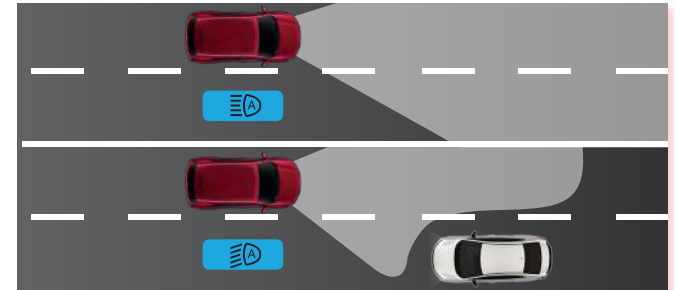

ROAD DEPARTURE MITIGATION

Provide corrective steering and applying brakes when the car seems to deviate from a detected lane.

LANE KEEP ASSIST SYSTEM

Alerts and gently corrects the steering to keep vehicle centered in a detected lane.

FORWARD COLLISION WARNING

Alerts driver of a potential risk of collision ahead.

COLLISION MITIGATION BRAKING SYSTEM

Applies brakes where risk of collision is imminent.

AUTO HIGH BEAM

Switches between high beam and low beam automatically for better night visibility.