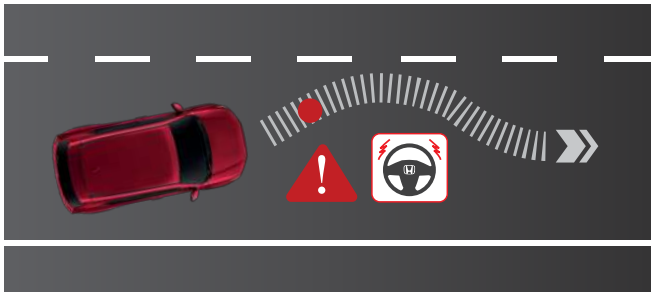

LANE DEPARTURE WARNING

Alerts you to quickly correct your steering when your car drifts out of a detected lane.