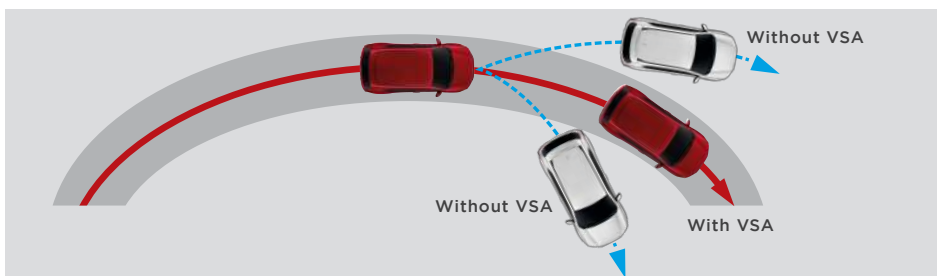

VEHICLE STABILITY ASSIST (VSA)

Ensure smoother cornering by lessening understeers or oversteers.