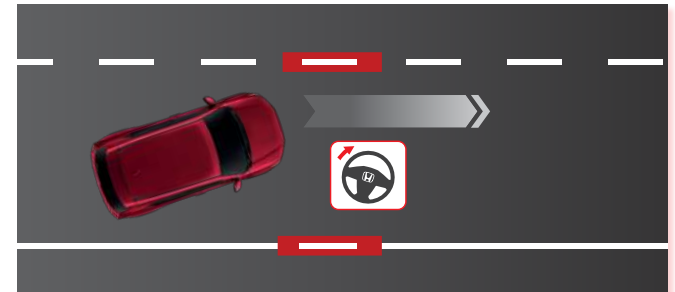

LANE KEEP ASSIST SYSTEM

Alerts and gently corrects the steering to keep vehicle centered in a detected lane.