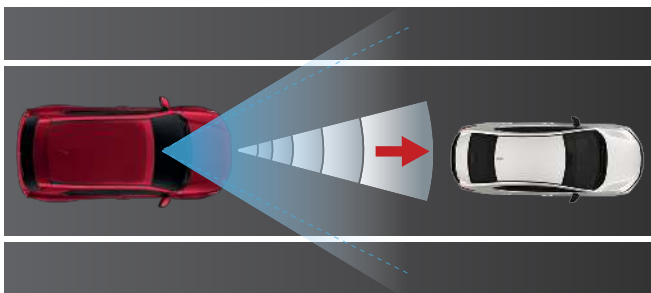

FORWARD COLLISION WARNING

Alerts driver of a potential risk of collision ahead.

COLLISION MITIGATION BRAKING SYSTEM

Applies brakes where risk of collision is imminent.

AUTO HIGH BEAM

Switches between high beam and low beam automatically for better night visibility.

ADAPTIVE CRUISE CONTROL

Set the distance and speed, maintain and cruise at a safe fixed distance from other vehicles.

LEAD CAR DEPARTURE NOTIFICATION SYSTEM

Alerts the driver that it's time to move as the car ahead moves.